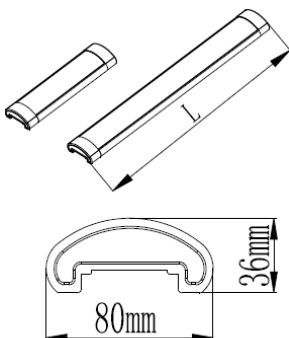

## Slim Body Design

Save shipping cost Largely

20' Container= 5440pcs 1200mm

40' Container= 13200pcs 1200mm

## Parameter

Model No.	LL600-20A	LL1200-40A	LL1500-60A	LL1800-72A
Wattage	20W	40W	60W	72W
Size	2ft/600mm	4ft/1200mm	5ft/1500mm	6ft/1800mm
Lumens output	2000lm/2400lm	4000lm/4800lm	6000lm/7200lm	7200lm/8640lm
LEDs Quantity	144pcs	288pcs	432pcs	576pcs
LEDs	SMD2835, SDCM<5			
Luminous Efficacy	100lm/w or 120lm/w optional			
CCT	3000K, 4000K, 5000K,6500K			
CRI	Ra>80, R9>0			
Beam Angle	120°			
Input Voltage	180-240Vac 50/60Hz			
THD	<18%			
Power Factor	>0.93			
IP Rating	IP40			
Working Temp.	-40°C ~ 50°C			
Storage Temp.	-40°C ~ 70°C			
Housing	Aluminum+PMMA			
Installation	Mounting, Hanging			
Lifespan(>70)	>100,000 Hours			
Warranty	5 Years			
Certification	CE, RoHs, SAA			

## Dimension

Model No.	Power	Length L (mm)
LL600-20A	20W	600
LL1200-40A	40W	1200
LL1500-60A	60W	1500
LL1800-72A	72W	1800