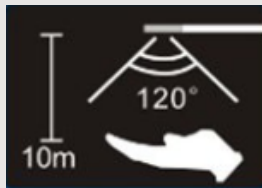

Smart Function

Motion Sensor

Color Temperature Switchable

Easy to Installation

With Movable mounted clips

With Linkable wiring Connector