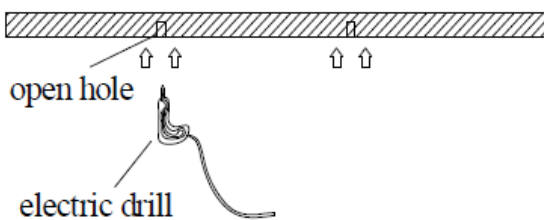

Order Information

Sample: LL1200-40A-60K

	-XXX	X
Product Family	CCT	Function
LL600-20A= 600mm 20W LL1200-40A= 1200mm 40W LL1500-60A= 1500mm 60W LL1800-72A= 1800mm 72W	30K = 3000K 40K = 5000K 60K = 6000K CCT = CCT Switchable	Blank = No-dimming MS= Motion Sensor
In Standard	Options (add as Suffix)	Accessories (order Separately)
100lm/w Ra>80 Voltage: 180-240Vac 50/60Hz 2pcs Surface Mounted Clips	120LM = 120lm/w SV = Silvery Finish (MOQ>1000pcs) Other customized	SK = Handing Chain 1m

Package Information

ITEM	QTY/CTN	G. W.	CTN SIZE	QTY/20GP	QTY/40HQ
LL600-20A	20pcs	11.5kg	63x36x23cm (0.052cbm)	10780	26160
LL1200-40A	20pcs	22.5kg	124x36x23cm (0.103cbm)	5440	13220
LL1500-60A	20pcs	28.0kg	153x36x23cm (0.127cbm)	4420	10720
LL1800-72A	10pcs	29.7kg	182x21.5x19.5cm (0.076cbm)	3690	8950

Installation

(1) Make a right position for screw hole

(2) Make a right position for screw hole