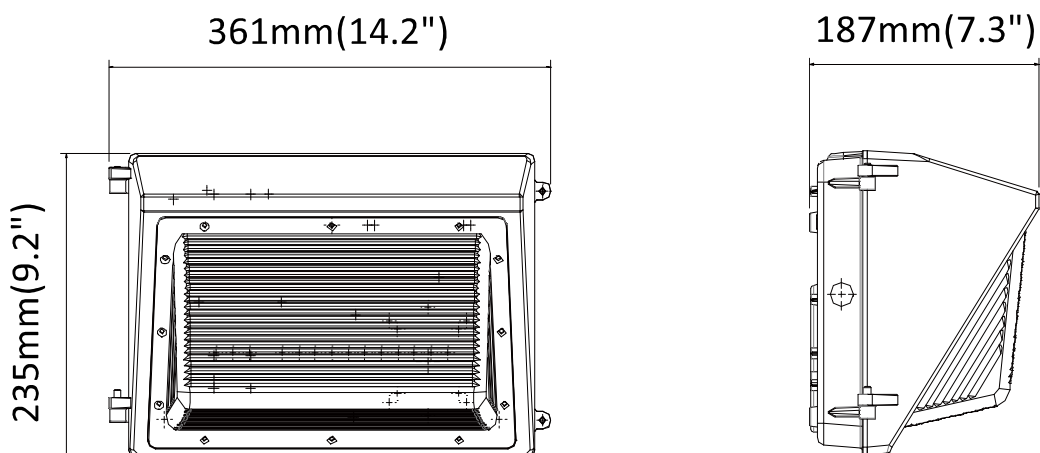

CGT

info@cgtled.com

Half Cut Off LED Wall
Pack

WP-B

- DLC Listed (42W, 60W, 80W, 100W, 120W)
- ETL, cETL Listed
- High Lumens 120lm/w
- IP65 Wet Location
- Wall Mounted
- Photocell Removable
- 5 Years warranty

Long lifespan with 5 Years Warranty

Parameter

Model No.	WP-42B	WP-60B	WP-80B	WP-100B	WP-120B
Wattage	42W	60W	80W	100W	100W
Luminous Efficacy	120lm/w	120lm/w	120lm/w	120lm/w	120lm/w
Lumens output	5040lm	7200lm	9600lm	12000lm	14400lm
HID/MF Equivalent	200W	250W	350W	400W	500W
Fixture Weight	2.5Kg(5.5lb)	2.5Kg(5.5lb)	2.8Kg(6.2lb)	3.0Kg(6.6lb)	3.0Kg(6.6lb)
LEDs Brand	(Philips) Lumileds SMD3030				
CCT	3000K, 4000K, 5000K,5700K				
CRI	70+ or 80+				
Beam Angle	120°				
Input Voltage	100-277Vac or 100-347V 50/60Hz				
Function	Photocell, Motion Sensor, Emergency optional				
Power Factor	>0.9				
IP Rating	IP65 /Wet Location				
Working Temp.	-30° C ~ 50° C (-22° F~122° F)				
Storage Temp.	-40° C ~ 70° C (-40° F~158° F)				
Finish	Brown				
Housing	Die-casting Aluminum				
Diffuser	Plastic				
Installation	Surface mounted				
Lifespan(L70)	>100,000 Hours				
Certification	ETL, cETL, DLC				

Dimension

Order Information

Sample: WP-60B2-277-50K-P

	-XXX	-XXX	-X
Product Family	Voltage	CCT	Function
WP-42B = 42W WP-60B = 60W WP-80B = 80W WP-100B = 100W WP-120B = 120W	277 = 100-277Vac 347 = 100-347Vac HV = 480Vac	30K = 3000K 40K = 5000K 50K = 5000K 57K = 5700K	N = Non-dimming P = Photocell M = Motion Sensor
In Standard	Options (add as Suffix)		
Brown Finish 120lm/w CRI>70	EM = Emergency Other customized		

Emergency Version

Emergency Power: 14W
Emergency Time: 1.5 Hours

Package Information

ITEM	QTY/CTN	G. W.	CTN SIZE	Means(CBM)
WP-42B	1pcs	3.0kg(6.6lb)	39x27x24.5cm (99"x68.6"x62.3")	0.026
WP-60B	1pcs	3.0kg(6.6lb)	39x27x24.5cm (99"x68.6"x62.3")	0.026
WP-80B	1pcs	3.0kg(6.6lb)	39x27x24.5cm (99"x68.6"x62.3")	0.026
WP-100B	1pcs	3.2kg(7.0lb)	39x27x24.5cm (99"x68.6"x62.3")	0.026
WP-120B	1pcs	3.2kg(7.0lb)	39x27x24.5cm (99"x68.6"x62.3")	0.026