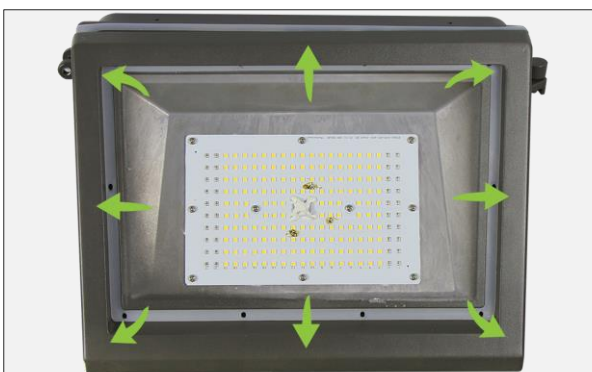

CGT

info@cgtled.com

Half Cut Off LED Wall
Pack

WP-B

- DLC Listed (42W, 60W, 80W, 100W, 120W)
- ETL, cETL Listed
- High Lumens 120lm/w
- IP65 Wet Location
- Wall Mounted
- Photocell Removable
- 5 Years warranty

Multi-Voltage 100-347Vac

Multi-Voltage can for 120Vac, 277Vac, 347Vac

Photocell optional

support Removable

High transmittance Cover

Lumens up to 120lm/w

Integral Heat sink

With Good Heat Dissipation

Long lifespan with 5 Years Warranty

Parameter

Model No.	WP-42B	WP-60B	WP-80B	WP-100B	WP-120B
Wattage	42W	60W	80W	100W	100W
Luminous Efficacy	120lm/w	120lm/w	120lm/w	120lm/w	120lm/w
Lumens output	5040lm	7200lm	9600lm	12000lm	14400lm
HID/MF Equivalent	200W	250W	350W	400W	500W
Fixture Weight	2.5Kg(5.5lb)	2.5Kg(5.5lb)	2.8Kg(6.2lb)	3.0Kg(6.6lb)	3.0Kg(6.6lb)
LEDs Brand	(Philips) Lumileds SMD3030				
CCT	3000K, 4000K, 5000K,5700K				
CRI	70+ or 80+				
Beam Angle	120°				
Input Voltage	100-277Vac or 100-347V 50/60Hz				
Function	Photocell, Motion Sensor, Emergency optional				
Power Factor	>0.9				
IP Rating	IP65 /Wet Location				
Working Temp.	-30° C ~ 50° C (-22° F~122° F)				
Storage Temp.	-40° C ~ 70° C (-40° F~158° F)				
Finish	Brown				
Housing	Die-casting Aluminum				
Diffuser	Plastic				
Installation	Surface mounted				
Lifespan(L70)	>100,000 Hours				
Certification	ETL, cETL, DLC				