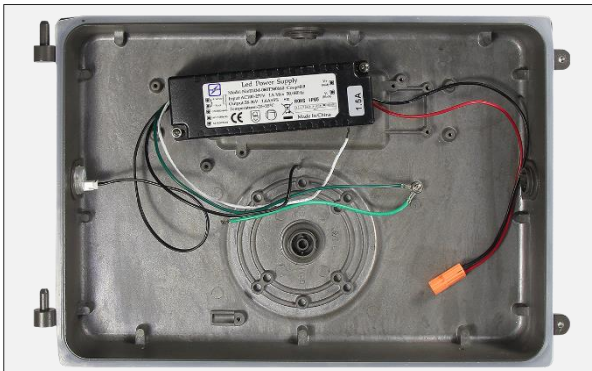

CGT

info@cgtled.com

Half Cut Off LED Wall
Pack

WP-B

- DLC Listed (42W, 60W, 80W, 100W, 120W)
- ETL, cETL Listed
- High Lumens 120lm/w
- IP65 Wet Location
- Wall Mounted
- Photocell Removable
- 5 Years warranty

Multi-Voltage 100-347Vac

Multi-Voltage can for 120Vac, 277Vac, 347Vac

Photocell optional

support Removable

High transmittance Cover

Lumens up to 120lm/w

Integral Heat sink

With Good Heat Dissipation

Long lifespan with 5 Years Warranty

Parameter

Model No.	WP-42B	WP-60B	WP-80B	WP-100B	WP-120B
Wattage	42W	60W	80W	100W	100W
Luminous Efficacy	120lm/w	120lm/w	120lm/w	120lm/w	120lm/w
Lumens output	5040lm	7200lm	9600lm	12000lm	14400lm
HID/MF Equivalent	200W	250W	350W	400W	500W
Fixture Weight	2.5Kg(5.5lb)	2.5Kg(5.5lb)	2.8Kg(6.2lb)	3.0Kg(6.6lb)	3.0Kg(6.6lb)
LEDs Brand	(Philips) Lumileds SMD3030				
CCT	3000K, 4000K, 5000K,5700K				
CRI	70+ or 80+				
Beam Angle	120°				
Input Voltage	100-277Vac or 100-347V 50/60Hz				
Function	Photocell, Motion Sensor, Emergency optional				
Power Factor	>0.9				
IP Rating	IP65 /Wet Location				
Working Temp.	-30° C ~ 50° C (-22° F~122° F)				
Storage Temp.	-40° C ~ 70° C (-40° F~158° F)				
Finish	Brown				
Housing	Die-casting Aluminum				
Diffuser	Plastic				
Installation	Surface mounted				
Lifespan(L70)	>100,000 Hours				
Certification	ETL, cETL, DLC				