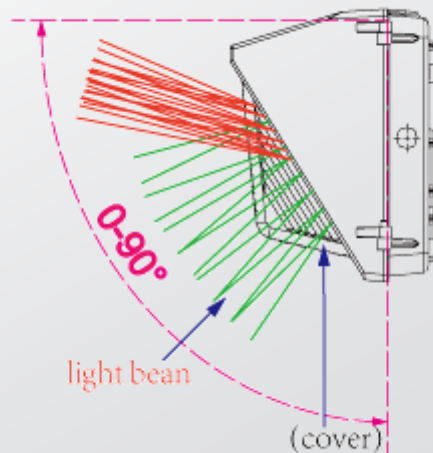

passed PREMIUM DLC

Other vendors' Wall Pack could not even pass standard DLC

CGT Wall Pack

Other Vendors Wall Pack

Parameter

Model No.	WP-42B2	WP-60B2	WP-80B2	WP-100B2	WP-120B2
Wattage	42W	60W	80W	100W	120W
Luminous Efficacy	130lm/w	130lm/w	130lm/w	130lm/w	130lm/w
Lumens output	5460lm	7800lm	10400lm	13000lm	15600lm
HID/MF Equivalent	200W	300W	400W	400W	600W
Fixture Weight	3.2Kg(7.0lb)	3.2Kg(7.0lb)	3.5Kg(7.7lb)	3.9Kg(8.6lb)	3.9Kg(8.6lb)
LEDs Brand	Lumileds (Philips) SMD3030				
CCT	3000K, 4000K, 5000K,5700K				
CRI	70+ or 80+				
Beam Angle	120°				
Input Voltage	100-277Vac or 100-347V 50/60Hz				
Function	Photocell, Motion Sensor, Emergency optional				
Power Factor	>0.95				
IP Rating	IP65 /Wet Location				
Working Temp.	-30° C ~ 50° C (-22° F~122° F)				
Storage Temp.	-40° C ~ 70° C (-40° F~158° F)				
Finish	Dark Bronze				
Housing	Die-casting Aluminum				
Diffuser	PC Cover				
Installation	Mounting				
Lifespan(L70)	>100,000 Hours				
Certification	ETL, cETL, DLC Premium				