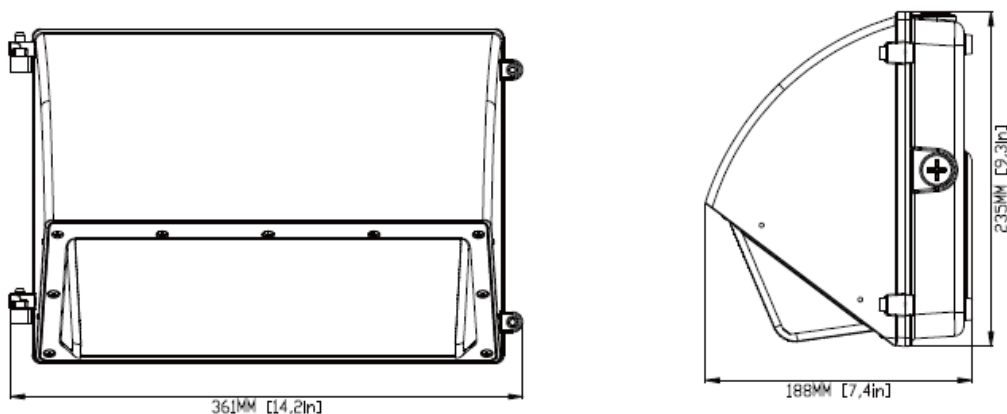

passed PREMIUM DLC

Other vendors' Wall Pack could not even pass standard DLC

CGT Wall Pack

Other Vendors Wall Pack

Parameter

Model No.	WP-42B2	WP-60B2	WP-80B2	WP-100B2	WP-120B2
Wattage	42W	60W	80W	100W	120W
Luminous Efficacy	130lm/w	130lm/w	130lm/w	130lm/w	130lm/w
Lumens output	5460lm	7800lm	10400lm	13000lm	15600lm
HID/MF Equivalent	200W	300W	400W	400W	600W
Fixture Weight	3.2Kg(7.0lb)	3.2Kg(7.0lb)	3.5Kg(7.7lb)	3.9Kg(8.6lb)	3.9Kg(8.6lb)
LEDs Brand	Lumileds (Philips) SMD3030				
CCT	3000K, 4000K, 5000K,5700K				
CRI	70+ or 80+				
Beam Angle	120°				
Input Voltage	100-277Vac or 100-347V 50/60Hz				
Function	Photocell, Motion Sensor, Emergency optional				
Power Factor	>0.95				
IP Rating	IP65 /Wet Location				
Working Temp.	-30° C ~ 50° C (-22° F~122° F)				
Storage Temp.	-40° C ~ 70° C (-40° F~158° F)				
Finish	Dark Bronze				
Housing	Die-casting Aluminum				
Diffuser	PC Cover				
Installation	Mounting				
Lifespan(L70)	>100,000 Hours				
Certification	ETL, cETL, DLC Premium				

Dimension

Order Information

Sample: WP-60B2-277-50K-P

	-XXX	-XXX	-X
Product Family	Voltage	CCT	Function
WP-42B2 = 42W WP-60B2 = 60W WP-80B2 = 80W WP-100B2 = 100W WP-120B2 = 120W	277 = 100-277Vac 347 = 100-347Vac	30K = 3000K 40K = 5000K 50K = 5000K 57K = 5700K	N = Non-dimming P = Photocell M = Motion Sensor
In Standard	Options (add as Suffix)		
Dark Bronze Finish 130lm/w CRI>70	EM = Emergency Other customized		

Package Information

ITEM	QTY/CTN	G. W.	CTN SIZE	Means(CBM)
WP-42B2	1pcs	3.5kg(7.7lb)	39x27x24.5cm (99"x68.6"x62.3")	0.026
WP-60B2	1pcs	3.5kg(7.7lb)	39x27x24.5cm (99"x68.6"x62.3")	0.026
WP-80B2	1pcs	3.8kg(8.4lb)	39x27x24.5cm (99"x68.6"x62.3")	0.026
WP-100B2	1pcs	4.1kg(9.0lb)	39x27x24.5cm (99"x68.6"x62.3")	0.026
WP-120B2	1pcs	4.4kg(9.7lb)	39x27x24.5cm (99"x68.6"x62.3")	0.026