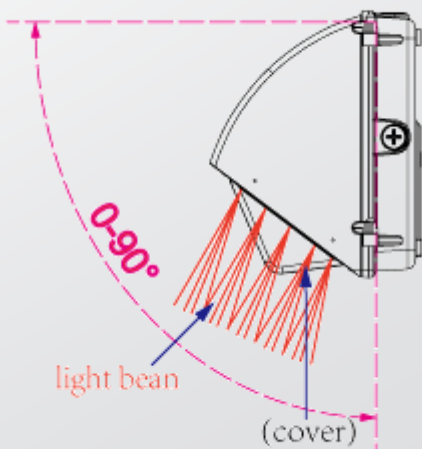

passed PREMIUM DLC

Other vendors' Wall Pack could not even pass standard DLC

CGT Wall Pack

Other Vendors Wall Pack

Parameter

Model No.	WP-42B2	WP-60B2	WP-80B2	WP-100B2	WP-120B2
Wattage	42W	60W	80W	100W	120W
Luminous Efficacy	130lm/w	130lm/w	130lm/w	130lm/w	130lm/w
Lumens output	5460lm	7800lm	10400lm	13000lm	15600lm
HID/MF Equivalent	200W	300W	400W	400W	600W
Fixture Weight	3.2Kg(7.0lb)	3.2Kg(7.0lb)	3.5Kg(7.7lb)	3.9Kg(8.6lb)	3.9Kg(8.6lb)
LEDs Brand	Lumileds (Philips) SMD3030				
CCT	3000K, 4000K, 5000K,5700K				
CRI	70+ or 80+				
Beam Angle	120°				
Input Voltage	100-277Vac or 100-347V 50/60Hz				
Function	Photocell, Motion Sensor, Emergency optional				
Power Factor	>0.95				
IP Rating	IP65 /Wet Location				
Working Temp.	-30° C ~ 50° C (-22° F~122° F)				
Storage Temp.	-40° C ~ 70° C (-40° F~158° F)				
Finish	Dark Bronze				
Housing	Die-casting Aluminum				
Diffuser	PC Cover				
Installation	Mounting				
Lifespan(L70)	>100,000 Hours				
Certification	ETL, cETL, DLC Premium				