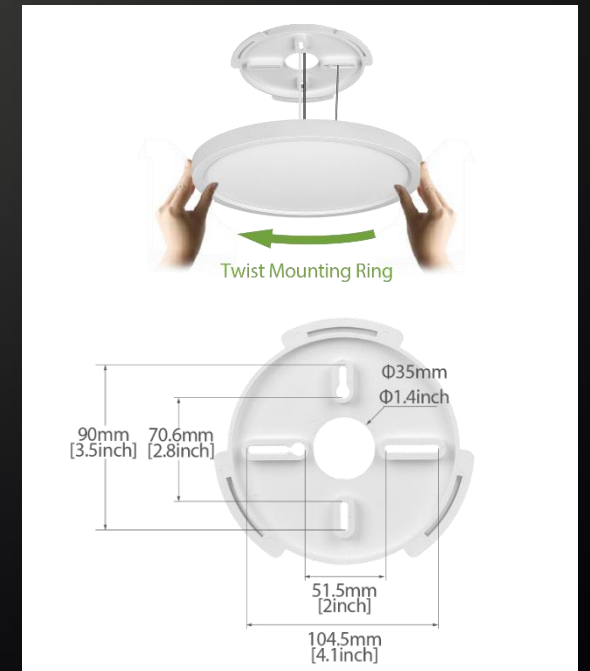

SMART

LED Ceiling Light

Luna Series

Simple Look & Good Look

0.94inch / 24mm

Easy & Quick Installation

① Install the mounting plate to the ceiling

② Connect the wires with the wire nuts

③ Install the lamp body on to the fix ring by rotating, then finish

APP Control

Via Smart Light & Tuya APP by WIFI
Work with Amazon Alexa & Google Assistant APP

Set schedule or timer

Automate lamp with schedules or Timer

5CCT Selectable
5 colors in 1 lamp, manual switch at the back of the lamp

Switch between five color temperature modes

Package Information

Model No.	QTY/CTN	G.W	CTN Size	CBM	QTY/20GP	QTY/40GP
12"-24W	16	14kg	53.5x32x32.5cm	0.056	8000	18000
16"-36W	12	17kg	43.5x42.5x43cm	0.079	4200	10000

Package Information

Model No.	QTY/CTN	G.W	CTN Size	CBM	QTY/20GP	QTY/40GP
12"-24W	16	14kg	53.5x32x33cm	0.057	7800	18000
16"-32W	12	18kg	52x42.5x43cm	0.095	3500	8500

Night light/Accent Model

3000K Soft White