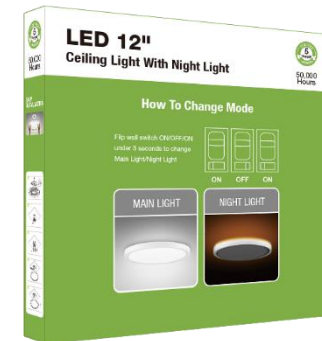

4000K Bright White

5000K Daylight

TYPE W1: WIFI Smart 2700-6500K Adjustable

Model No.	Power	Volt	Color	Lumens	CRI	Dim
CP300-24W-CCT-W	24W	200-240V	Adjustable	2400lm	80+	WIFI
CP400-32W-CCT-W	32W	200-240V	Adjustable	3520lm	80+	WIFI
CP300-24W-CCT-W(RC)	24W	200-240V	Adjustable	2400lm	80+	WIFI +Remote
CP400-32W-CCT-W(RC))	32W	200-240V	Adjustable	3520lm	80+	WIFI +Remote