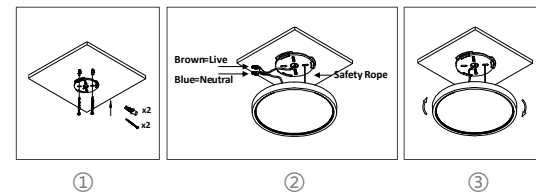

SMART

LED Ceiling Light

Luna Series

Simple Look & Good Look

0.94inch / 24mm

Easy & Quick Installation

① Install the mounting plate to the ceiling

② Connect the wires with the wire nuts