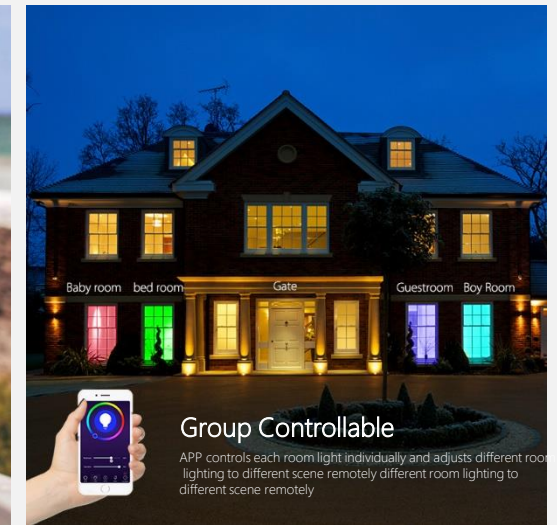

SMART

LED Ceiling Light

Luna Series

Simple Look & Good Look

0.94inch / 24mm

Easy & Quick Installation

① Install the mounting plate to the ceiling

② Connect the wires with the wire nuts

③ Install the lamp body on to the fix ring by rotating, then finish

APP Control

Via Smart Light & Tuya APP by WIFI
Work with Amazon Alexa & Google Assistant APP

Set schedule or timer

Automate lamp with schedules or Timer

Voice control

Compatible with Amazon Alexa & Google Assistant

Grouping and Anywhere Control

TYPE A: 5-CCT Switchable or Single Color Temperature

Adjust Color of Light with Integrated Switch

Model No.	Power	Volt	Color	Efficacy	Lumens	CRI
CP300-24W-5CT	24W	200-240V	5-CCT	90lm/w	2160lm	80+
CP400-32W-5CT	32W	200-240V	5-CCT	100lm/w	3200lm	80+
CP300-24W-xxK	24W	200-240V	Single	90lm/w	2160lm	80+
CP400-32W-xxK	32W	200-240V	Single	100lm/w	3200lm	80+