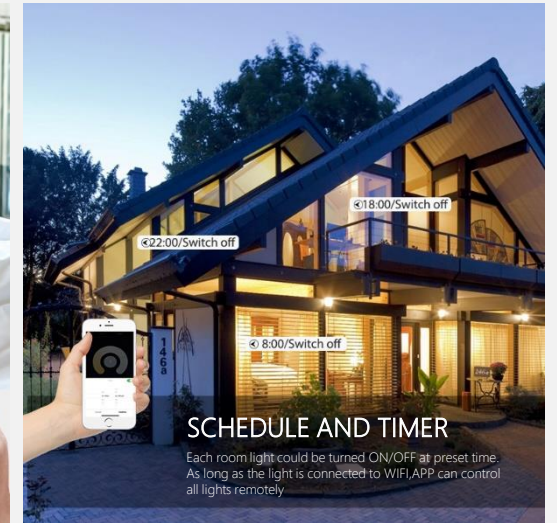

SMART

LED Ceiling Light

Luna Series

Simple Look & Good Look

0.94inch / 24mm

Easy & Quick Installation

① Install the mounting plate to the ceiling

② Connect the wires with the wire nuts

③ Install the lamp body on to the fix ring by rotating, then finish

APP Control

Via Smart Light & Tuya APP by WIFI
Work with Amazon Alexa & Google Assistant APP

Set schedule or timer

Automate lamp with schedules or Timer

Voice control

Compatible with Amazon Alexa & Google Assistant

Grouping and Anywhere Control

TYPE A: 5-CCT Switchable or Single Color Temperature

Adjust Color of Light with Integrated Switch

Model No.	Power	Volt	Color	Efficacy	Lumens	CRI
CP300-24W-5CT	24W	200-240V	5-CCT	90lm/w	2160lm	80+
CP400-32W-5CT	32W	200-240V	5-CCT	100lm/w	3200lm	80+
CP300-24W-xxK	24W	200-240V	Single	90lm/w	2160lm	80+
CP400-32W-xxK	32W	200-240V	Single	100lm/w	3200lm	80+