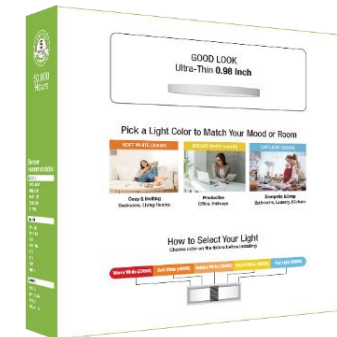

③ Install the lamp body on to the fix ring by rotating, then finish

APP Control

Via Smart Light & Tuya APP by WIFI
Work with Amazon Alexa & Google Assistant APP

Set schedule or timer

Automate lamp with schedules or Timer

Voice control

Compatible with Amazon Alexa & Google Assistant

Grouping and Anywhere Control

TYPE A: 5-CCT Switchable or Single Color Temperature

Adjust Color of Light with Integrated Switch

Model No.	Power	Volt	Color	Efficacy	Lumens	CRI
CP300-24W-5CT	24W	200-240V	5-CCT	90lm/w	2160lm	80+
CP400-32W-5CT	32W	200-240V	5-CCT	100lm/w	3200lm	80+
CP300-24W-xxK	24W	200-240V	Single	90lm/w	2160lm	80+
CP400-32W-xxK	32W	200-240V	Single	100lm/w	3200lm	80+

5CCT Selectable
5 colors in 1 lamp, manual switch at the back of the lamp

Switch between five color temperature modes

Package Information

Model No.	QTY/CTN	G.W	CTN Size	CBM	QTY/20GP	QTY/40GP
12"-24W	16	14kg	53.5x32x32.5cm	0.056	8000	18000
16"-36W	12	17kg	43.5x42.5x43cm	0.079	4200	10000