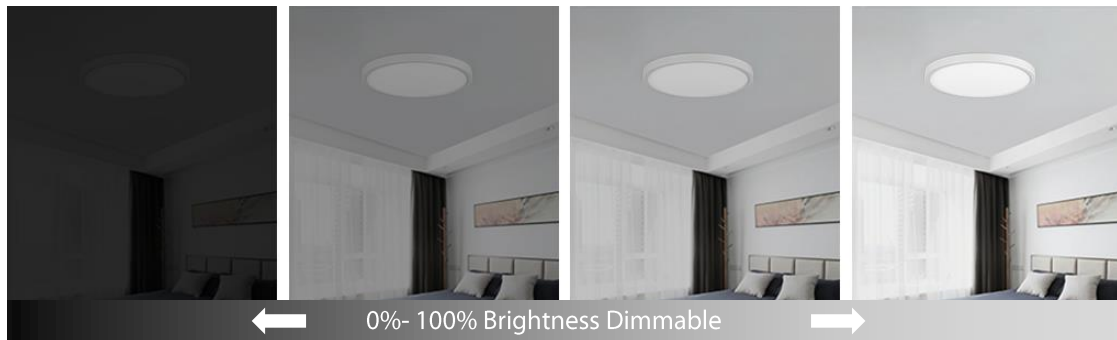

TYPE W1: WIFI Smart 2700-6500K Adjustable