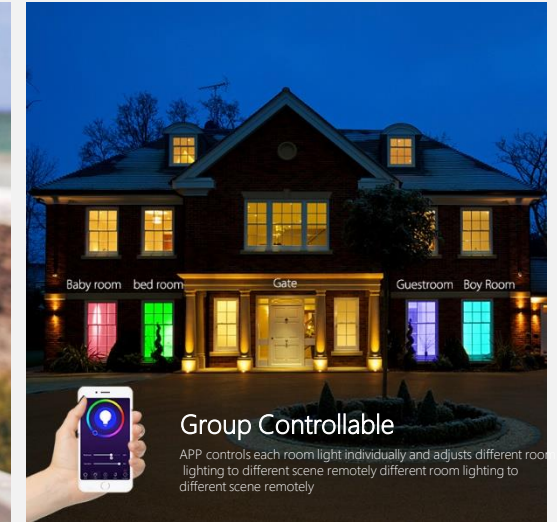

Grouping and Anywhere Control