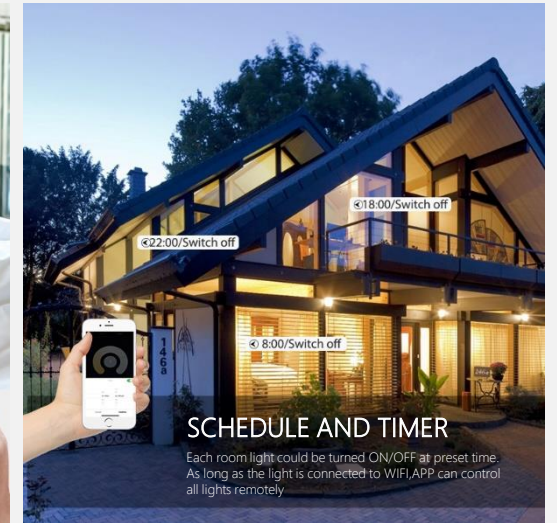

Set schedule or timer

Automate lamp with Schedules or Timer