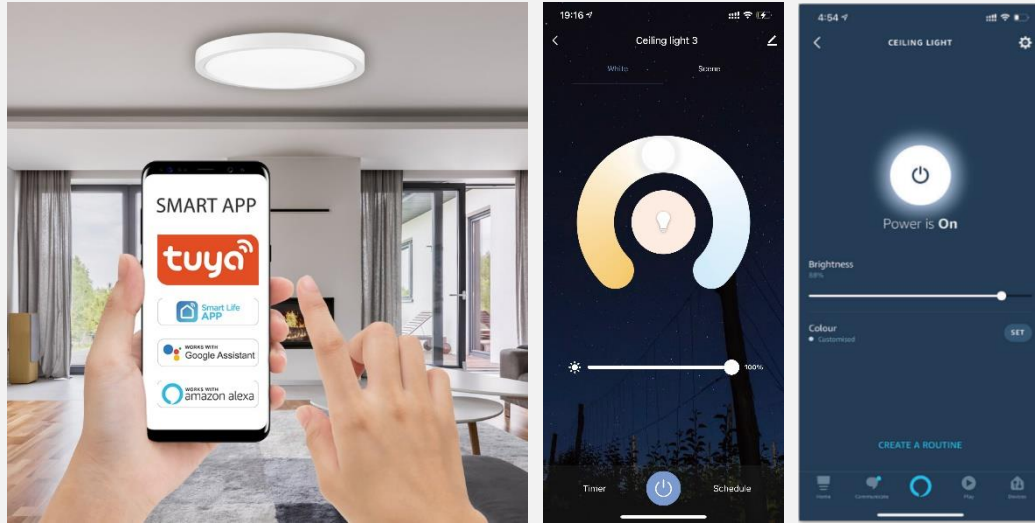

### Luna Series

Simple Look & Good Look

Easy & Quick Installation

A: 5-CCT Switchable

- WARM WHITE (2700K)
- SOFT WHITE (3000K)
- NEUTRAL WHITE (3500K)
- BRIGHT WHITE (4000K)
- DAYLIGHT (5000K)

B: 5-CCT with Night Light

- WARM WHITE (2700K)
- SOFT WHITE (3000K)
- NEUTRAL WHITE (3500K)
- BRIGHT WHITE (4000K)
- DAYLIGHT (5000K)

W1: WIFI Smart 2700-6500K Adjustable

W2: WIFI Smart with RGB Night Light

Easy Installation

- ① Install the mounting plate to the ceiling
- ② Connect the wires with the wire nuts
- ③ Install the lamp body on to the fix ring by rotating, then finish

# APP Control

Via Smart Light & Tuya APP by WIFI  
Work with Alexa & Google Assistant APP