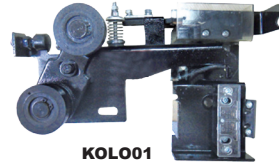

SINYO.#	OEM.#	Description
KODV01		Frequency Conversion Door Vane
KODV02		Mechanical Door Vane
KODV03		Door Vane

SINYO.#	OEM.#	Description
KOL001	MKG161-09	Door Lock(Right)
KOL002		Power Lock(Thin Type),Φ28
KOL003		Power Lock,Φ28

SINYO.#	OEM.#	Description
KOSS01	740336 G01	Leveling Sensor,61U,61N,30S
KOSS02	713227 G01	Leveling Sensor,77U,77N,77S
KOSS03	86420G03	Leveling Sensor
KOSS04	KM773350G01	Leveling Sensor,BAR2000

SINYO.#	OEM.#	Description
KOIB01	KM713856G21	Car Top Inspection Box

SINYO.#	OEM.#	Description
KOOC01	ZK11070A0800027	Oil Box Square

SINYO.#	OEM.#	Description
KOTT01	KM878240G01	Service Tool
KOTT02	KM713130G01	Decode Board

SINYO.#	OEM.#	Description
KOEN01	KM950278G01	Encoder For KDL16L Inverter
KOEN02	KM1331189	Encoder For MX14 Motor
KOEN03	KM5002777	Encoder For MX14 Motor,TS5246N705