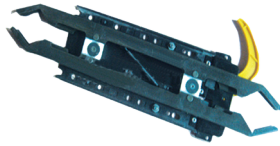

KODV02

SINYO.#	OEM.#	Description
KODV01		Frequency Conversion Door Vane
KODV02		Mechanical Door Vane
KODV03		Door Vane

SINYO.#	OEM.#	Description
KOL001	MKG161-09	Door Lock(Right)
KOL002		Power Lock(Thin Type),Φ28
KOL003		Power Lock,Φ28

SINYO.#	OEM.#	Description
KOSS01	740336 G01	Leveling Sensor,61U,61N,30S
KOSS02	713227 G01	Leveling Sensor,77U,77N,77S
KOSS03	86420G03	Leveling Sensor
KOSS04	KM773350G01	Leveling Sensor,BAR2000

SINYO.#	OEM.#	Description
KOIB01	KM713856G21	Car Top Inspection Box

SINYO.#	OEM.#	Description
KOOC01	ZK11070A0800027	Oil Box Square

SINYO.#	OEM.#	Description
KOTT01	KM878240G01	Service Tool
KOTT02	KM713130G01	Decode Board

SINYO.#	OEM.#	Description
KOEN01	KM950278G01	Encoder For KDL16L Inverter
KOEN02	KM1331189	Encoder For MX14 Motor
KOEN03	KM5002777	Encoder For MX14 Motor,TS5246N705