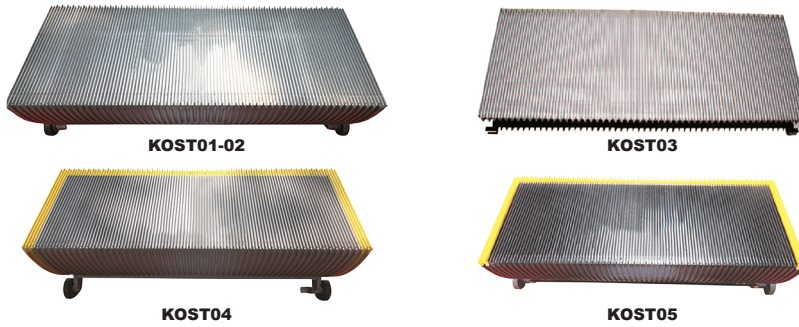

KOCP47

KOCP48

SINYO.#	OEM.#	Description
KOST01	DEE4054190	<b>Step W/O Demarcation For ECO/RTV/RTK,</b> Silver Grey Painted,1000mm DEE4017569
KOST02	DEE3723325	<b>Step W/O Demarcation,</b> Silver Grey Painted,800mm DEE4054182
KOST03	DEE1936521	<b>Pallet For ECO Moving Walk,</b> Silver Grey Painted,1400mm/1200mm
KOST04	DEE3670892	<b>Step W/Three Sides Demarcation For ECO/RTV/RTK,</b> Silver Grey Painted,1000mm/800mm
KOST05	KM5232660G01	<b>Stainless Steel Step</b> 1000mm/800mm