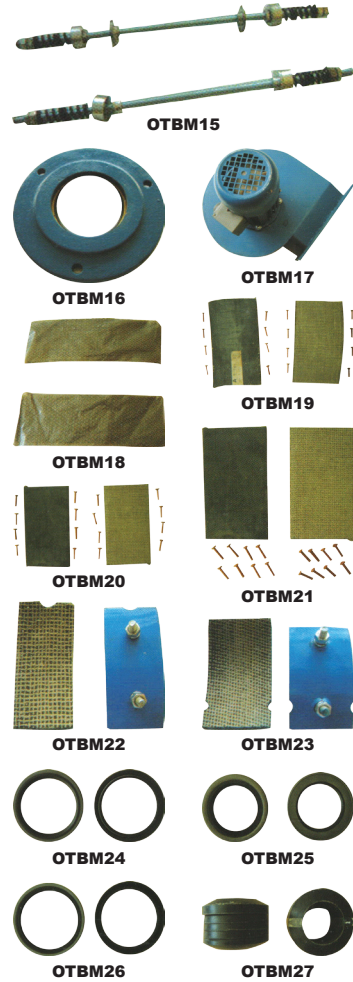

SINYO.#	OEM.#	Description
OTDC01	GBA24350BBH1	Door Control Box
OTDC02	GBA24350AW11	Door Control Box
OTDC03	GHA24350BD11	Door Control Box,DCSS V E
OTDC04	GFA24350AW11	Door Control Box,DCSS IV
OTDC05	FAA24350BK1	Door Control Box,AT120
OTDC06	GJA24350BD11	Door Control Box,DCSS V E
OTDC07	FAA24350BM3	Door Power, AT120

OTDC01

OTDC02

OTDC05

OTDC06

OTDC07

OTDC03

OTDC04

SINYO.#	OEM.#	Description
OTBM08	TAB330AJ1	Brake Coil
OTBM09	DAA230E2	Brake Coil,13VTR-150mm
OTBM10		Brake Coil,18ATF
OTBM11	DAA330K5	Brake Coil,DZE-14
OTBM12		Brake Drum For 13VTR
OTBM13		Brake Drum For 17CT
OTBM14		Brake Coil For 17CT
OTBM15		Brake Bar For 17CT
OTBM16		Sealing Cover For 13VTR
OTBM17		Fan For 17CT Machine
OTBM18		Brake Pad For 13VTR
OTBM19		Brake Pad For W1000
OTBM20		Brake Pad For 19BT
OTBM21		Brake Pad For 17CT
OTBM22		Brake Pad For 13VTR
OTBM23		Brake Pad For 18ATF
OTBM24		Oil Seal For 13VTR
OTBM25		Oil Seal For 17CT,Small
OTBM26		Oil Seal For 17CT,Big
OTBM27		Oil Seal For 19BT
OTBM28		Traction Machine,13VTR
OTBM29		Traction Machine,16VEC
OTBM30		Traction Machine,17CT
OTBM31		Traction Machine,18ATF