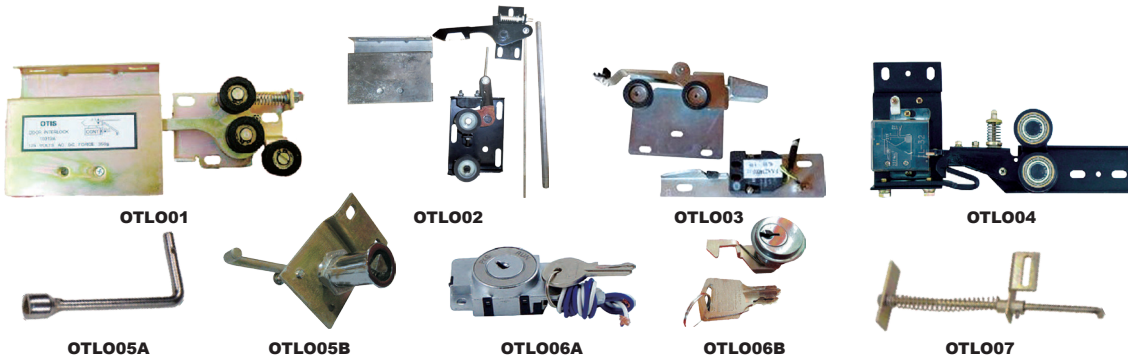

OTDV01

SINYO.#	OEM.#	Description
OTDV01	10211A	Door Vane
OTDV02		D1 Type Door Vane
OTDV03	FAA24390H1	3100 Type ,AT-120 Door Vane,Left
OTDV04	XTA2703AAE	Door Vane Of Guard Against
OTDV05		Door Vane Assembly
OTDV06		Door Vane Assembly
OTDV07		Door Vane Assembly

OTDV02

OTDV03

OTDV05

OTDV06

OTDV07

OTDV04

SINYO.#	OEM.#	Description
OTL001	GS09(PB47)	Door Lock,Left
OTL002	3100	Door Lock,Left
OTL003	K5	Door Lock,Left
OTL004	XAA431R1	XiZi Door Lock,Left
OTL005A	XAA431AB1	Triangle Key
OTL005B		Triangle Lock
OTL006A		COP Powder Lock,Φ30
OTL006B		Door Lock,Φ15
OTL007		Mandril For Door Lock
OTL008	PB123	XiZi Side Contact Lock
OTL009	XAA177CB1	Landing Door Lock,PB78
OTL010	GS09-1	Door Lock Contact
OTL011	MK01-A	Door Contact
OTL012	TOEC-40-1	Door Contact
OTL013	GS09-13	Door Contact

SINYO.#	OEM.#	Description
OTSS01	A6098B11	Mechanical Switch
OTSS02	A6098B15	Mechanical Switch
OTSS03	A6098B3	Mechanical Switch
OTSS04	A6098B7	Mechanical Switch
OTSS05	J06098E5	Mechanical Switch,6098
OTSS06	6098D1	Mechanical Switch
OTSS07	6098D3	Mechanical Switch
OTSS08	AA1	Limited Switch
OTSS09	AA3	Limited Switch Of Speed Governor
OTSS10	TAA177AH1	Limited Switch Of Speed Governor
OTSS11	TAA177AH2	Limited Switch Of Speed Governor
OTSS12	XAA177BW1	1370 Limited Switch