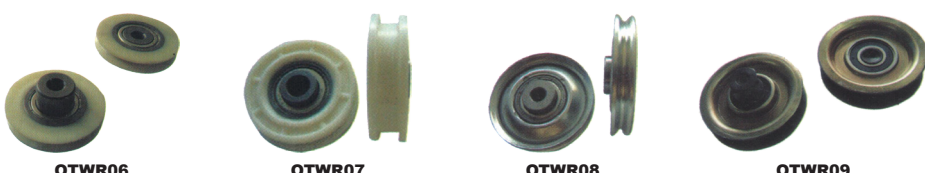

SINYO.#	OEM.#	Description
OTBT01		Push Button T-40
OTBT02		Button Otis 3200
OTBT03		Button BR24
OTBT04	FAA25090A111	Button,Red Light,Polished Stainless Steel
	FAA25090A112	Button,Green Light,Polished Stainless Steel
	FAA25090A113	Button,White Light,Polished Stainless Steel
	FAA25090A118	Button,Blue Light,Polished Stainless Steel
	FAA25090A121	Button,Red Light,Brass Stainless Steel
	FAA25090A122	Button,Green Light,Brass Stainless Steel
	FAA25090A123	Button,White Light,Brass Stainless Steel
	FAA25090A128	Button,Blue Light,Brass Stainless Steel
	FAA25090A311	Button,Red Light,Unpolished Stainless Steel
	FAA25090A312	Button,Green Light,Unpolished Stainless Steel
	FAA25090A313	Button,White Light,Unpolished Stainless Steel
	FAA25090A318	Button,Blue Light,Unpolished Stainless Steel
OTBT05		Button GAK-AB
OTBT06	XHB-R34D-A01 V4.1	Button
OTBT07	CHVF	Button
OTBT08		GEN2 Button Plate
OTBT09		GEN2 Button Plate, Stainless Steel

SINYO.#	OEM.#	Description
OTWR01		Hanger Roller,Φ86 X 20,6204,ID:20
OTWR02		Door Hanger Roller,Φ140 X 20,6204
OTWR03A	FBA5394A4	Door Hanger Roller D2200,Φ76 X 20,Made In France
OTWR03B	FBA5394A4	Door Hanger Roller D2200,Φ76 X 20,Made In France
OTWR04		AT120 Hanger Roller,Φ56 X 16,White
OTWR05		AT120 Hanger Roller,Φ56 X 16,Green
OTWR06		AT120 Hanger Roller,Φ56mm
OTWR07		AT120 Hanger Roller,Φ56mm
OTWR08		AT120 Hanger Roller,Φ65mm
OTWR09		E311 Hanger Roller
OTWR10		Door Hanger Roller,Φ80 X 18,6204